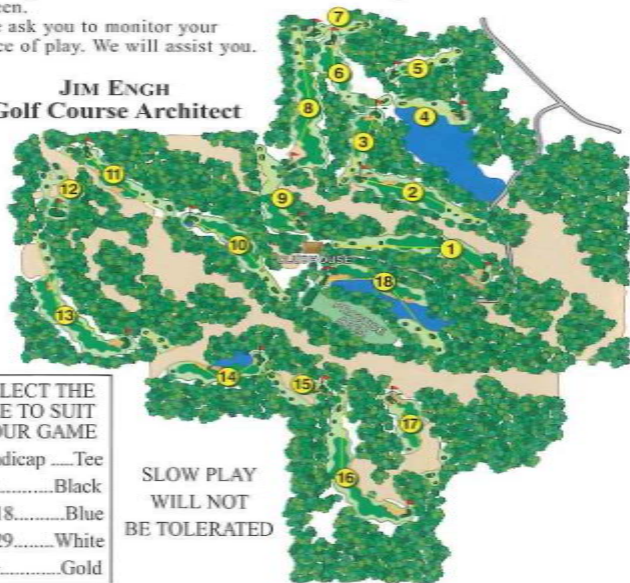

# TULLYMORE

STANWOOD, MICHIGAN

## RULES OF PLAY

- Alcohol policy - all beverages must be purchased from the club.
- USGA rules govern all play except where local rules prevail.
- Repair fairway divots with sand on carts.
- Out of bounds defined by white stakes and roads.
- Red lines and stakes mark lateral water hazards. Yellow lines and stakes mark water hazards.
- Dress code - no jeans or denim, collared shirts and soft spikes required.
- Please follow cart directional signs.
- Yardages are marked on both sides of the fairways to the center of the green.
- We ask you to monitor your pace of play. We will assist you.

**JIM ENGH**  
Golf Course Architect

SELECT THE  
TEE TO SUIT  
YOUR GAME

Handicap .....Tee  
0-9.....Black  
10-18.....Blue  
19-29.....White  
30+.....Gold

SLOW PLAY  
WILL NOT  
BE TOLERATED

[www.tullymoregolf.com](http://www.tullymoregolf.com) • 1-800-972-4837

# TULLYMORE

America's 100 Greatest Courses  
Golf Digest  
2009 • 2010