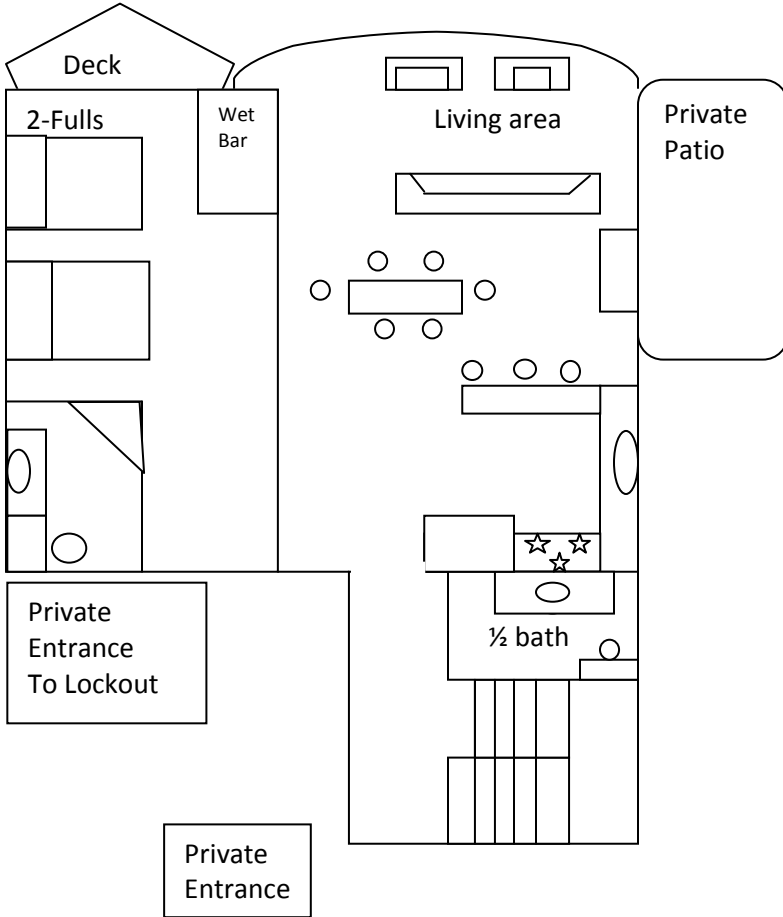

TULLYMORE

GOLF CLUB

Unit 1- Abbey – Residence Club

- 3 Bedrooms, 2 Full per room
- 1 Bedroom, 1 King Bed
- 3 Full Bathrooms, 1 1/2 Bath
- Full Kitchen