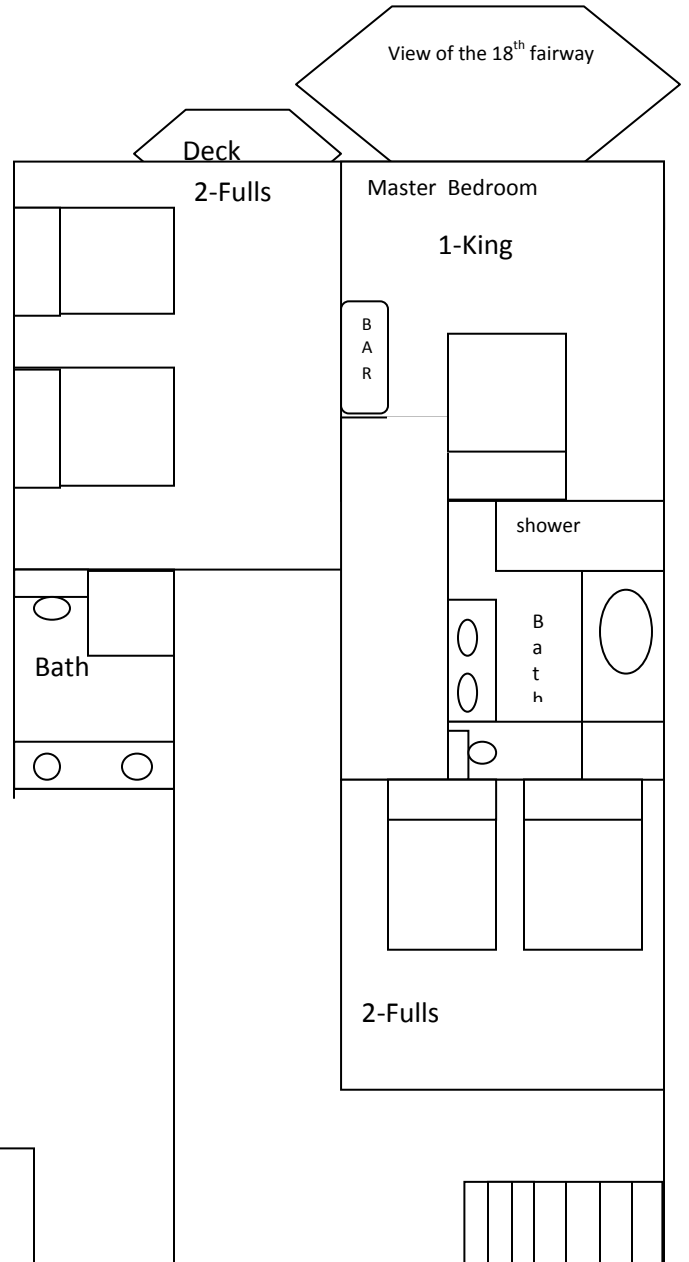

TULLYMORE

GOLF CLUB

Unit 1- Abbey – Residence Club

- 3 Bedrooms, 2 Full per room
- 1 Bedroom, 1 King Bed
- 3 Full Bathrooms, 1 1/2 Bath
- Full Kitchen