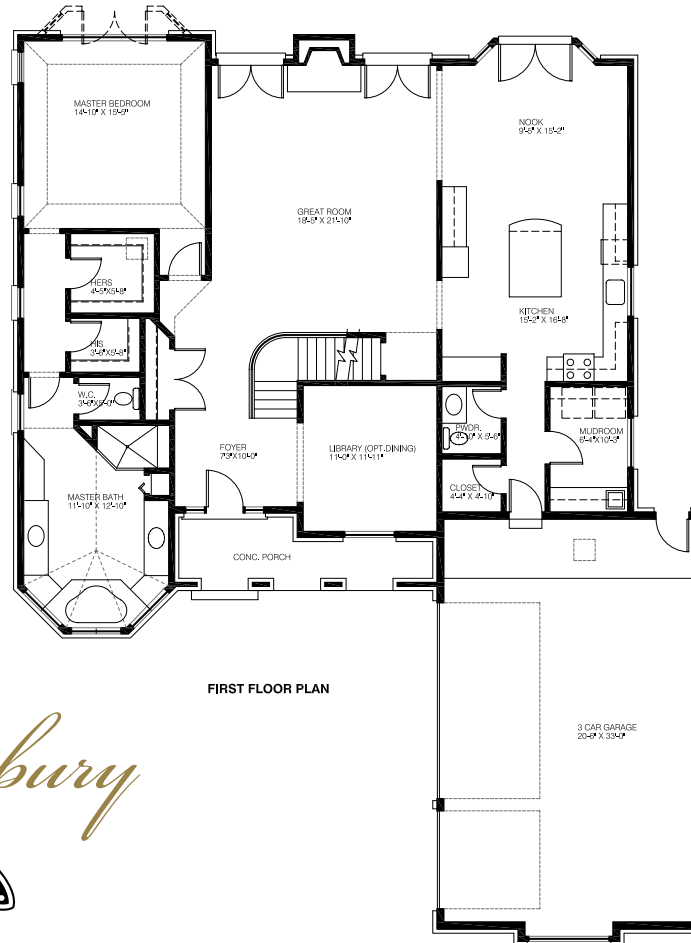

2,875 Sq. Ft.

3 Bedrooms plus Loft

3 Car Garage

Soaring Great Room Ceilings Height

Mud Hall

Gourmet Kitchen

Featuring: Hardwood Flooring • Custom Wood Cabinets • Granite Countertops

Luxurious Master Suite
w/His & Her Dressing Area

Library or Dining Room

Opt. Finished Lower Level

The Villages at Tullymore
11633 Killarney, Stanwood, MI 49436
www.tullymoregolf.com

In a constant endeavor to improve our plans & features, we reserve the right to revise designs, specifications, prices, products and terms from those on the original plans without notice or obligation.

The Villages At
TULLYMORE

SECOND FLOOR PLAN

FIRST FLOOR PLAN

The Carbury

For more information 1-800-503-2630