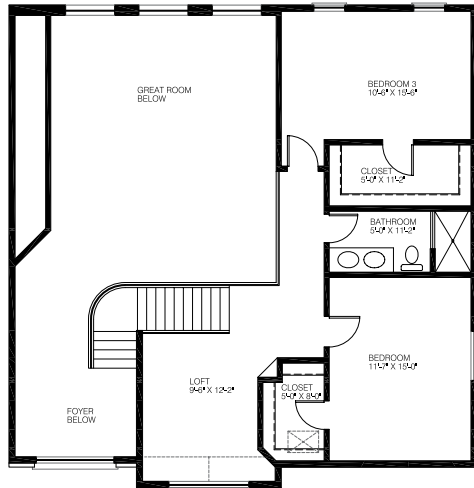

2,875 Sq. Ft.

3 Bedrooms plus Loft

3 Car Garage

Soaring Great Room Ceilings Height

Mud Hall

Gourmet Kitchen

Featuring: Hardwood Flooring • Custom Wood Cabinets • Granite Countertops

Luxurious Master Suite
w/His & Her Dressing Area

Library or Dining Room

Opt. Finished Lower Level

The Villages at Tullymore
11633 Killarney, Stanwood, MI 49436
www.tullymoregolf.com

In a constant endeavor to improve our plans & features, we reserve the right to revise designs, specifications, prices, products and terms from those on the original plans without notice or obligation.

The Villages At
TULLYMORE

SECOND FLOOR PLAN

FIRST FLOOR PLAN

The Carbury

For more information 1-800-503-2630