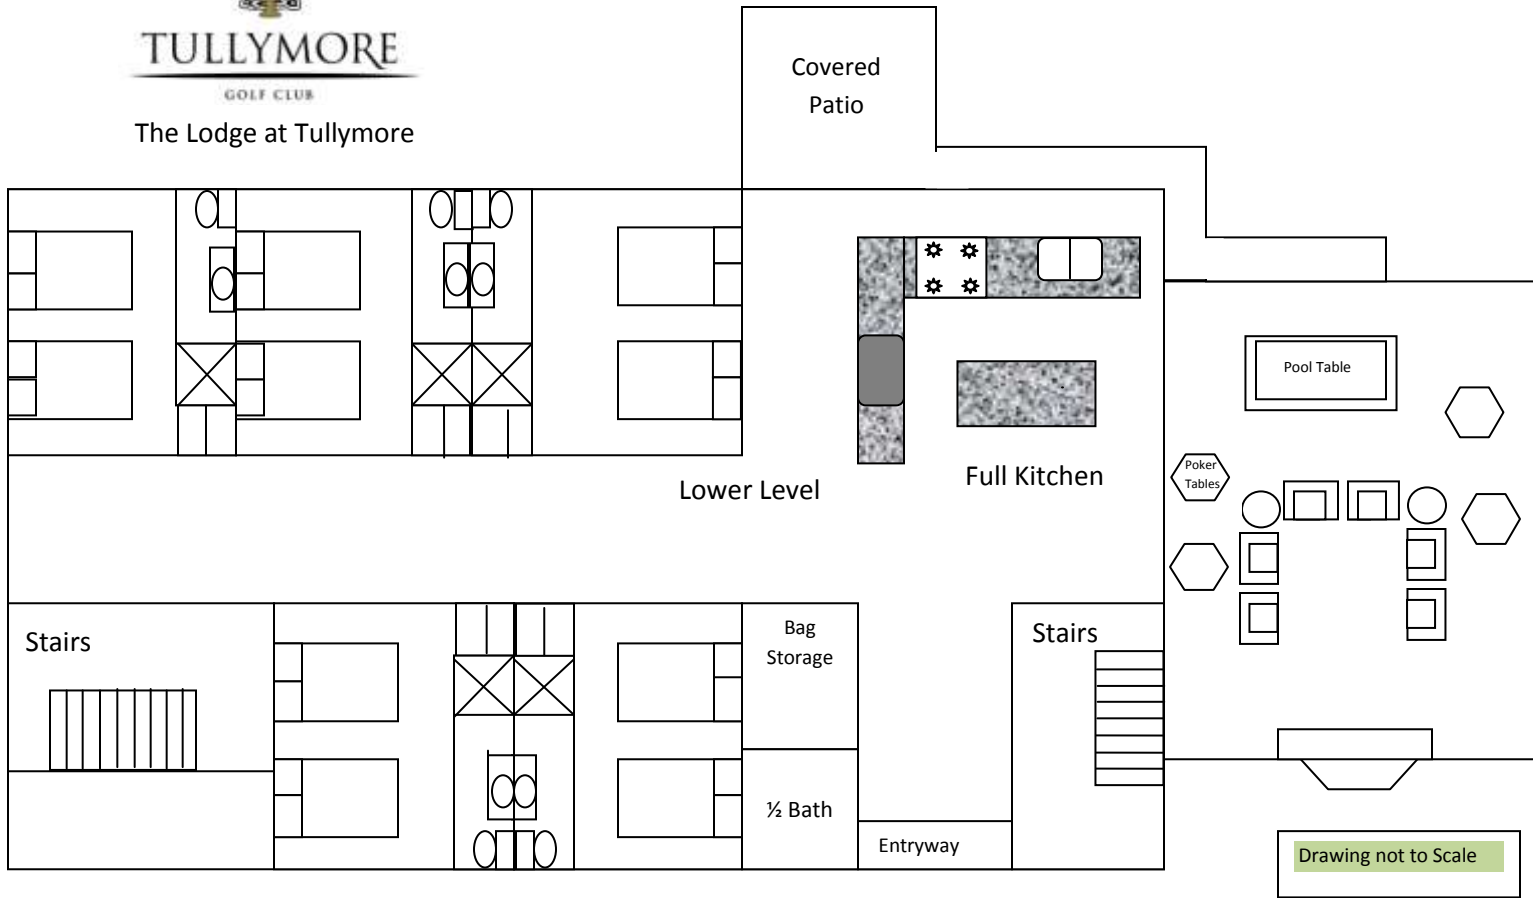

The Lodge at Tullymore

- 10-Bedrooms, 2 Queen per room with full bath (walk-in Shower)
- 1-Sleeper sofa upstairs
- 3-Twin trundels
- Full kitchen
- 2- ½ baths
- Small Washer & Dryer