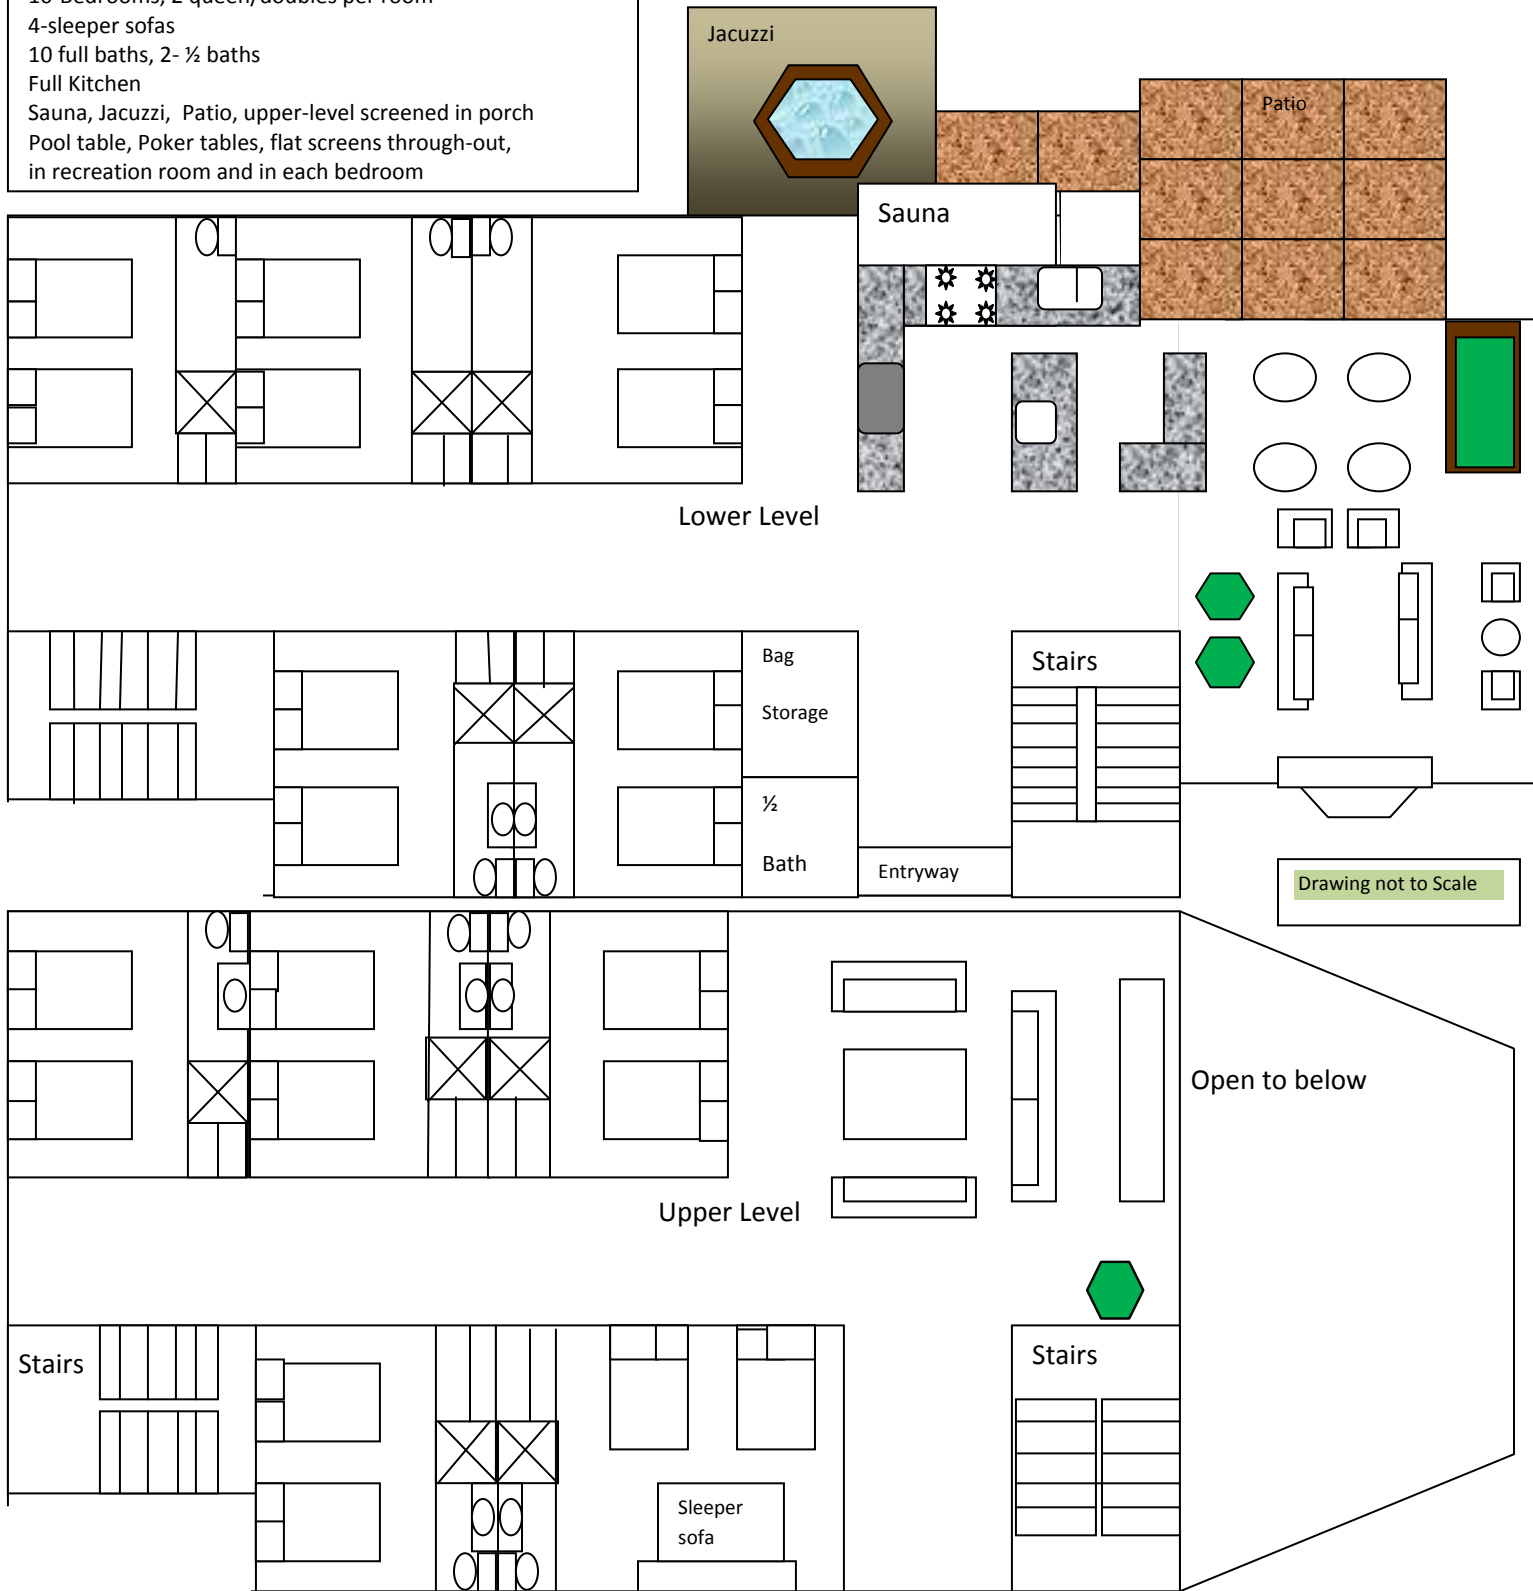

# The Lodge at Tullymore

10-Bedrooms, 2 queen/doubles per room  
4-sleeper sofas  
10 full baths, 2- ½ baths  
Full Kitchen  
Sauna, Jacuzzi, Patio, upper-level screened in porch  
Pool table, Poker tables, flat screens through-out,  
in recreation room and in each bedroom

Drawing not to Scale