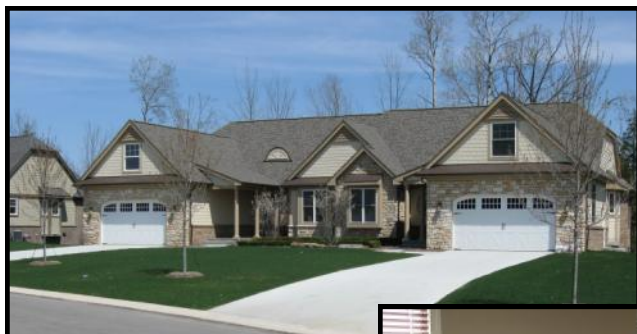

Shuttle service is available to the casino!

*Join us at
The St Ives Sports Pub & Grille
located at the St Ives Clubhouse
For great food & great fun!*

The Fairway House

Conveniently located between our two courses, The Fairway House offers an economic alternative for groups of 8-16. Complete with flat screen TV's, poker tables and individual beds for up to 16 guests.

Executive Homes and Custom Cottages have 3 to 6 bedrooms with 3.5 to 5.5 baths and sleep 12 to 16 guests in individual beds. Luxury Condominiums have 4 bedrooms and 3.5 baths and sleep up to 8 guests. All units have poker tables, flat screen televisions and decks or patios to enjoy spectacular views!